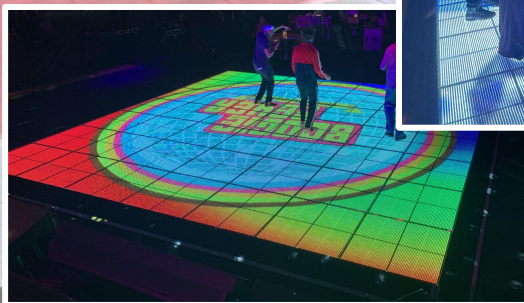

# L.E.D. Video Dance Floors

- Video dance floor sizes available from 12' to 24' wide.
- L.E.D. Dance floor displays hi-resolution images, from logo's to videos.
- Plays a variety of video formats.
- Low profile designed for any surface.
- Dance floor trim included for easy access for all.

***“The Dance floor was awesome!”***

*- Samantha, Google Maps, San Diego Div.*

Contact DJ Extreme Productions for pricing and availability

[info@diextreme.com](mailto:info@diextreme.com) or 760-801-5256

Serving all of Southern California and Nevada

## L.E.D. Video Walls

- A variety of sizes available for indoor and outdoor settings
- Multiple video feeds and formats available
- Create customer impact with branding, logos, and motion graphics.
- Installation and brightness options to fit any situation.