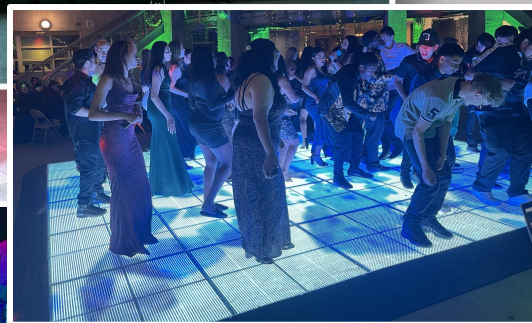

# L.E.D. Video Dance Floors

- Video dance floor sizes available from 12' to 24' wide.
- L.E.D. Dance floor displays hi-resolution images, from logo's to videos.
- Plays a variety of video formats.
- Low profile designed for any surface.
- Dance floor trim included for easy access for all.

***“The Dance floor was awesome!”***

*- Samantha, Google Maps, San Diego Div.*

Contact DJ Extreme Productions for pricing and availability

[info@diextreme.com](mailto:info@diextreme.com) or 760-801-5256

Serving all of Southern California and Nevada

## L.E.D. Video Walls

- A variety of sizes available for indoor and outdoor settings
- Multiple video feeds and formats available
- Create customer impact with branding, logos, and motion graphics.
- Installation and brightness options to fit any situation.