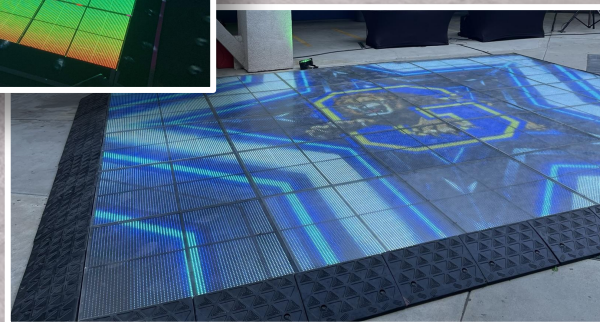

# L.E.D. Video Dance Floors

- Video dance floor sizes available from 12' to 24' wide.
- L.E.D. Dance floor displays hi-resolution images, from logo's to videos.
- Plays a variety of video formats.
- Low profile designed for any surface.
- Dance floor trim included for easy access for all.

***“The Dance floor was awesome!”***

*- Samantha, Google Maps, San Diego Div.*

Contact DJ Extreme Productions for pricing and availability

[info@diextreme.com](mailto:info@diextreme.com) or 760-801-5256

Serving all of Southern California and Nevada

## L.E.D. Video Walls

- A variety of sizes available for indoor and outdoor settings
- Multiple video feeds and formats available
- Create customer impact with branding, logos, and motion graphics.
- Installation and brightness options to fit any situation.